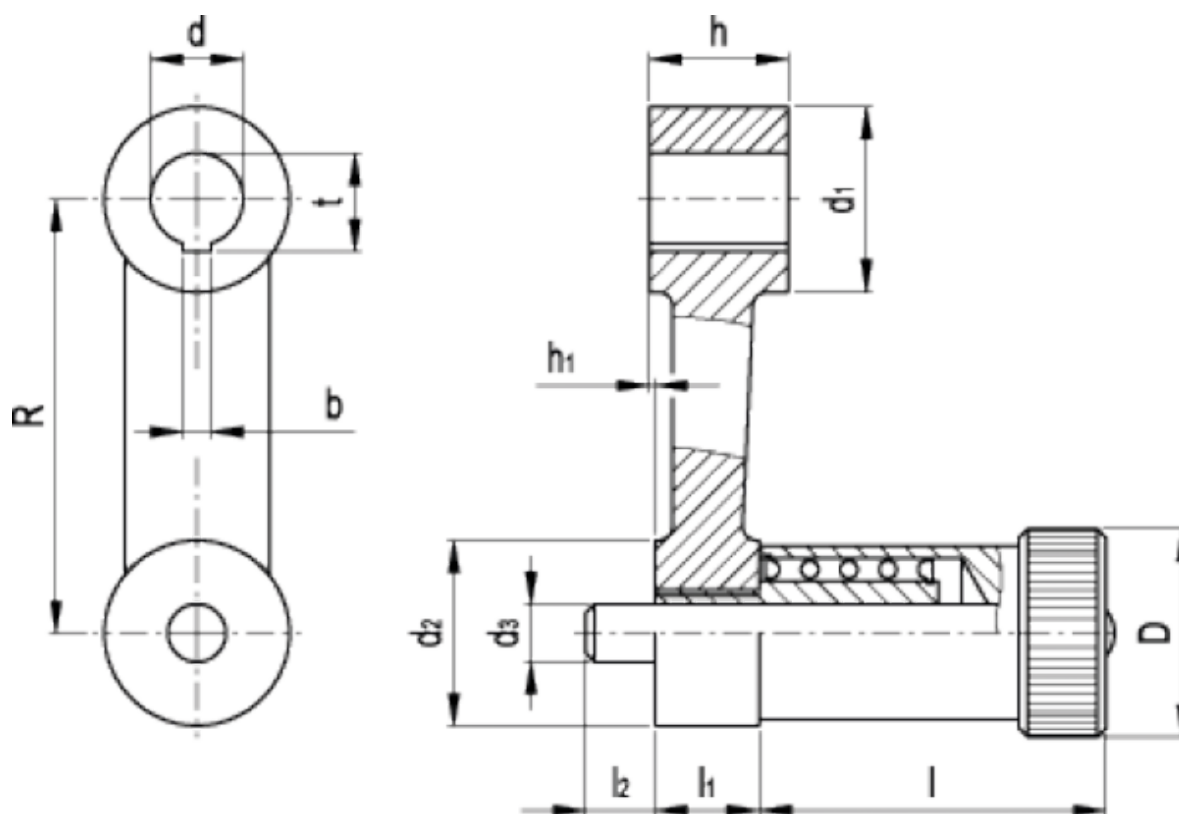

Data Sheet

Article number: 2055890K18
Description: E+G Control levers
GN 558-90-K18

Measures

b P9 = 6	l = 60
D = 32	l1 = 18
d1 = 34	l2 = 12
d2 = 28	R = 90
d3 = 10	t = 19.7
d H7 = 18	
h = 26	
h1 = 1	